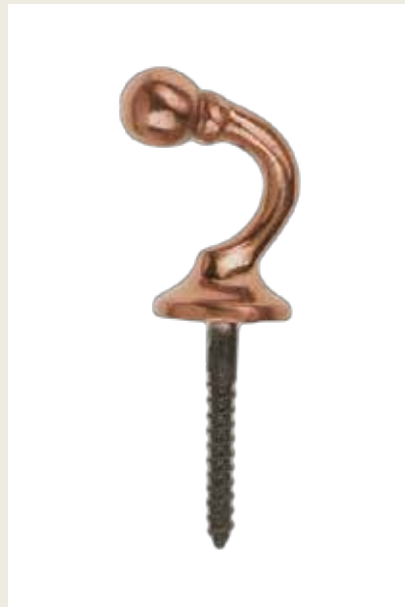

ca. Ø 28 mm nickel matt / nickel matt

Art. 1336, ca. 100 mm lang / 100 mm long

ca. Ø 28 mm schwarz matt / black matt

Art. 21078, ca. 100 mm lang / 100 mm long

ca. Ø 35 mm nickel matt / nickel matt

Art. 1409, ca. 100 mm lang / 100 mm long

VE: 10 Stück
Unit: 10 pieces

Haken/Hook

Art. 1169, ca. 42 mm
schwarz / black

Art. 1871, ca. 35 mm
Art. 1245, ca. 42 mm
bronziert / bronzed

Art. 1872, ca. 35 mm
Art. 1244, ca. 42 mm
chrom / chrome

Art. 14097, ca. 42 mm
kupfer / copper

Art. 1871 / 1872 VE: 50 Stück
Art. 1871 / 1872 Unit: 50 pieces

Art. 1169 / 1245 / 1244 / 14097 VE: 25 Stück
Art. 1169 / 1245 / 1244 / 14097 Unit: 25 pieces

Art. 1424/14099

Art. 1424, ca. 43 mm
nickel matt / nickel matt