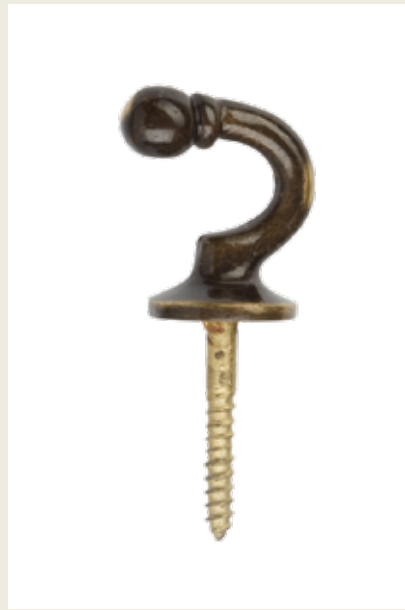

ca. Ø 28 mm nickel matt / nickel matt

Art. 1336, ca. 100 mm lang / 100 mm long

ca. Ø 28 mm schwarz matt / black matt

Art. 21078, ca. 100 mm lang / 100 mm long

ca. Ø 35 mm nickel matt / nickel matt

Art. 1409, ca. 100 mm lang / 100 mm long

VE: 10 Stück
Unit: 10 pieces

Haken/Hook

Art. 1169, ca. 42 mm
schwarz / black

Art. 1871, ca. 35 mm
Art. 1245, ca. 42 mm
bronziert / bronzed

Art. 1872, ca. 35 mm
Art. 1244, ca. 42 mm
chrom / chrome

Art. 14097, ca. 42 mm
kupfer / copper