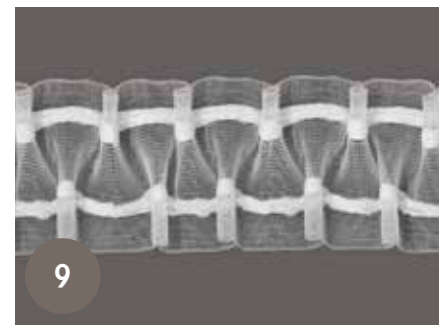

Decorative Pleated Tapes

Decorative Pleated Tapes

Article	Wide (mm)	Fulness (%)	Number of pleates	Rapport (cm)	Distance between pleats	Colour	Description
1							Pleated Tape 50 mm
6361	50	150	1	18	12	fully transparent	
6079	50	200	1	18	9	fully transparent	
6362	50	250	1	22	9	fully transparent	
2							Pleated Tape 90 mm with wide pockets
6970	90	250	1	22	9	fully transparent	
6969	90	200	1	18	9	fully transparent	
3							Pleated Tape 90 mm
6005	90	250	1	22	9	fully transparent	
6004	90	200	1	18	9	fully transparent	
6149	90	150	1	18	12	fully transparent	
4							Pleated Tape 90 mm with wide pockets
6090	90	250	1	22	9	white	
6089	90	200	1	18	9	white	
5							Pleated Tape 150 mm
6077	150	250	1	22,5	9	fully transparent	
6076	150	200	1	18	9	fully transparent	
6							Pleated Tape 67 mm
6464	67	200	1	22	11	white	
7							Smocking Tapes variable
6555	42	variabel		6		transparent	Smocking Tape with 2 pull cords
8							Smocking Tape 24 mm
6619	24	250		4,7		transparent	Smokband
9							Smocking Tape 50 mm
6940	50	250		6		transparent	
6993	50	200		6		transparent	
6902	50	variabel		6		transparent	
10							Smocking Tape 50 mm
6628	50	300		6		transparent	Smocking Tape with 2 pull cords
6627	50	250		6		transparent	Smocking Tape with 2 pull cords
6626	50	200		6		transparent	Smocking Tape with 2 pull cords
11							Smocking Tapes fully transparent 50 mm
6793	50	300		6		fully transparent	with 2 rows of pockets and 2 pull cords
6794	50	250		6		fully transparent	with 2 rows of pockets and 2 pull cords
6795	50	200		6		fully transparent	with 2 rows of pockets and 2 pull cords
12							Smocking Tapes semi transparent 76 mm
6370	76	300		6,5		fully transparent	Smocking Tape with 4 pull cords
6371	76	250		6,5		fully transparent	Smocking Tape with 4 pull cords
6372	76	200		6,5		fully transparent	Smocking Tape with 4 pull cords
13							Smocking Tapes fully transparent 80 mm
6909	80	250		6,5		fully transparent	Smocking Tape with 4 pull cords
6908	80	200		6,5		fully transparent	Smocking Tape with 4 pull cords
14							Smocking Tapes fully transparent 150 mm
6913	150	250		10		fully transparent	4 pull cords
6912	150	200		10		fully transparent	4 pull cords
15							Double Smocking Tape 150 mm
6007	150	250		10		fully transparent	5 pull cords
6008	150	200		10		fully transparent	5 pull cords